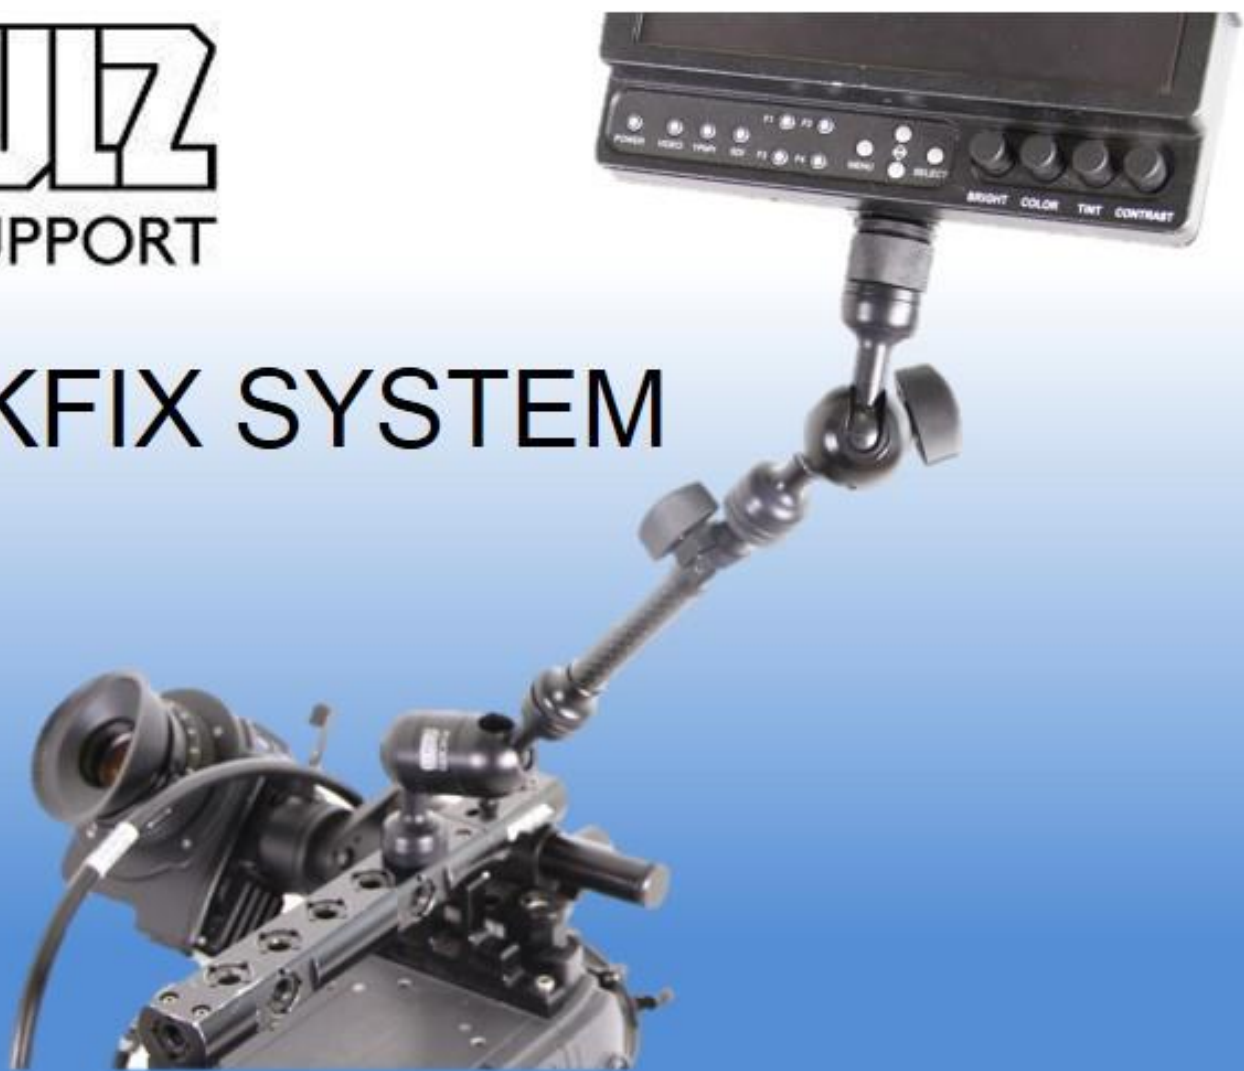

SCHULZ

CAMERASUPPORT

QUICKFIX SYSTEM

SCHULZ

CAMERASUPPORT

QUICKFIX SYSTEM

Quickfix base

1/4" adapter
male/female

Quickfix
single base

adapter
3/8" female/3/8" female

adapter
1/4" male/3/8" male

Telescopic arm

adapter
1/4" female/3/8" male

Hot shoe adapter
male/female

Hot shoe base
female